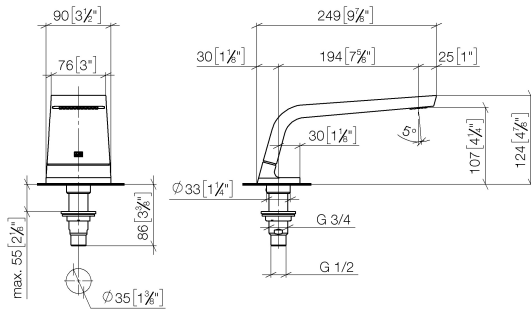

**CL.1 Bath spout without diverter for deck mounting - Dark Chrome**

CL.1

13 612 705

- 200mm projection
- rectangular spray pattern with 55 individual jets
- height of mixer 125 mm
- height up to aerator 108 mm
- hole diameter 35 mm
- 1/2" connection
- max. flow 24.6 l/min at 3 bar flow pressure

mm [inches]

Flow rate chart

13 612 705

Parts for other finishes can be found here: [Chrome](#)

### Spare parts list

No.	Item Number	Name	Quantity used	Delivery time
1	90 11 70 007 00-19	spout	1	20
2	09 31 11 099 90	pin	1	2
3	09 14 10 009 90	seal	1	2
4	09 30 01 117 90	connection	1	2
5	09 23 01 057 90	flow reducer	1	2
6	09 18 40 090 90	sleeve	1	2
7	04 23 10 004 03 90	fixing set	1	2