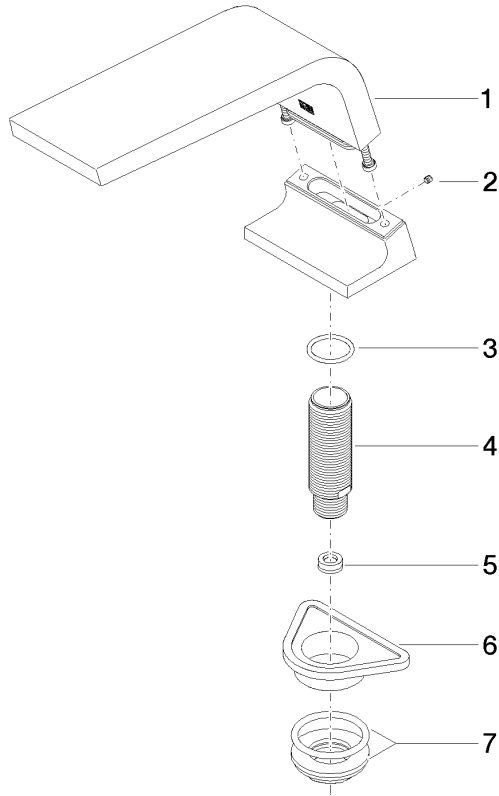

**CL.1 Bath spout without diverter for deck mounting - Dark Chrome**

CL.1

13 612 705

- 200mm projection
- rectangular spray pattern with 55 individual jets
- height of mixer 125 mm
- height up to aerator 108 mm
- hole diameter 35 mm
- 1/2" connection
- max. flow 24.6 l/min at 3 bar flow pressure

mm [inches]

Flow rate chart

13 612 705

Parts for other finishes can be found here: [Chrome](#)

### Spare parts list

No.	Item Number	Name	Quantity used	Delivery time
1	90 11 70 007 00-19	spout	1	20
2	09 31 11 099 90	pin	1	2
3	09 14 10 009 90	seal	1	2
4	09 30 01 117 90	connection	1	2
5	09 23 01 057 90	flow reducer	1	2
6	09 18 40 090 90	sleeve	1	2
7	04 23 10 004 03 90	fixing set	1	2